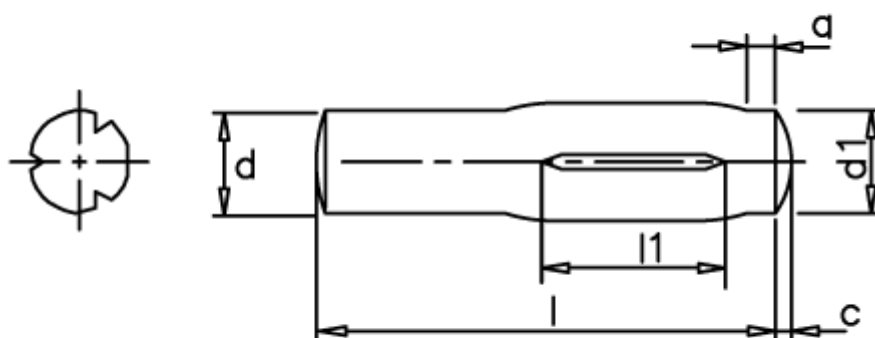

Data Sheet

Article number: 082431041

Description: KLEE Slotted pin S24 3x6
Stainless 1.4305

Measures

$a = 1 (+1)$

$d_1 = 3.0$

$d_2 = 3.20$

Length = 6-40